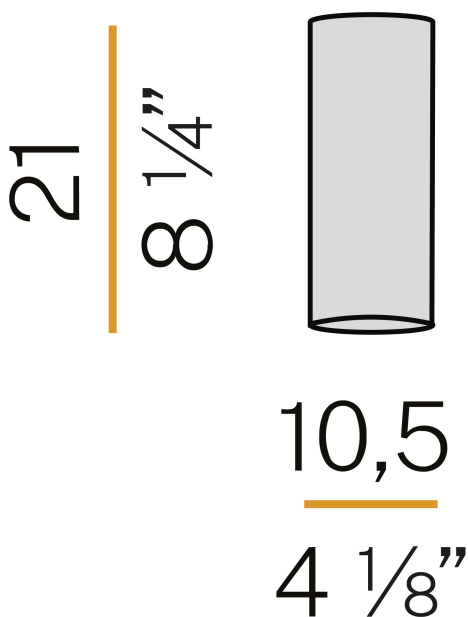

PANZERI

One

220-240V AC ON-OFF
P03702.000.0401

 black

DIRECT
LIGHT

Data sheet

CODE	P03702.000.0401
SYSTEM POWER CONSUMPTION	15W
EFFICACY	68.13lm/W
LIGHT SOURCE	LED
LIGHT SOURCE LIFETIME	L90 (B10) 50.000h
COLOUR TEMPERATURE	3000K Ra>90
LIGHT DISTRIBUTION	diffused
POWER SUPPLY	220-240V AC
FREQUENCY	50/60Hz
ELECTRICAL CONFIGURATION	ON-OFF
DRIVER	integrated included
NOMINAL LUMINOUS FLUX	1611lm
LUMEN OUTPUT	1022lm
EFFICIENCY	63.4%
WEIGHT	0,83 Kg
PROTECTION DEGREE	IP40
COLOUR TOLLERANCES	SDCM 3
PACKING DIMENSIONS (CM)	25,0 x 30,5 x 14,0

Technical drawing

Polar diagram