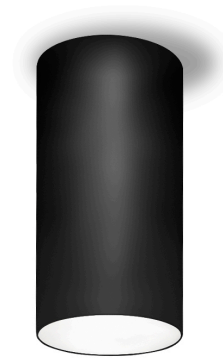

PANZERI

One

220-240V AC ON-OFF
P03702.000.0401

 black

DIRECT
LIGHT

Data sheet

CODE	P03702.000.0401
SYSTEM POWER CONSUMPTION	15W
EFFICACY	68.13lm/W
LIGHT SOURCE	LED
LIGHT SOURCE LIFETIME	L90 (B10) 50.000h
COLOUR TEMPERATURE	3000K Ra>90
LIGHT DISTRIBUTION	diffused
POWER SUPPLY	220-240V AC
FREQUENCY	50/60Hz
ELECTRICAL CONFIGURATION	ON-OFF
DRIVER	integrated included
NOMINAL LUMINOUS FLUX	1611lm
LUMEN OUTPUT	1022lm
EFFICIENCY	63.4%
WEIGHT	0,83 Kg
PROTECTION DEGREE	IP40
COLOUR TOLLERANCES	SDCM 3
PACKING DIMENSIONS (CM)	25,0 x 30,5 x 14,0

Ceiling lighting fixture for interiors, with direct light emission.
Turned pickled sheet metal ceiling bracket in white, black, bronze, mat brass or gold polyacrylic paint.
Extruded aluminium structure in white, black, bronze or mat brass polyacrylic paint, or with gold leaf coating.
Aluminium dissipation plate.
Flat frosted glass diffuser.
Turned pickled sheet metal frame in white, black, bronze or mat brass polyacrylic paint, or with gold leaf coating.